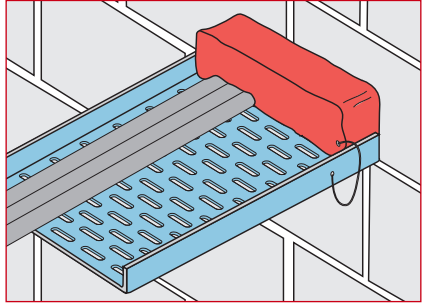

## INTUMESCENT CABLE TRAY PILLOW

All Electrical Products to comply with the revised 17th Edition of the IEE Regulations and Document B of UK Building Regulations

### DESCRIPTION

This is a true intumescent compressible pillow, filled with fireproof sponge and intumescent material. The pillow covering is coated glass-cloth which alone gives up to 4 hours of fire protection. In a fire, the pillow's stitching breaks and the intumescent pillow contents expand around and between the cables to fill up the opening.

### USE

For use where cable trays pass through fire-rated ceilings, floors, and walls. Supplied with a fitted cord and retention tag which can be rivetted or screwed onto the cable tray.