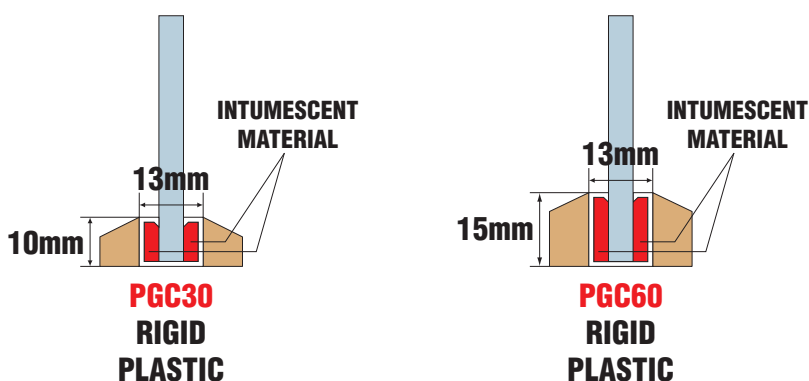

ENVIROGRAF® PRODUCT 109

INTUMESCENT GLAZING CHANNELS

DESCRIPTION

Envirograf® PGC is a rigid white plastic glazing channel with intumescent fire protection available in heights of 10mm (30 minutes) and 15mm (60 minutes).

PERFORMANCE

This product has been included in tests in accordance with the general principles and criteria of BS476 Part 22 (1987), achieving 40 minutes and 66 minutes of fire protection (10mm high and 22mm high respectively).