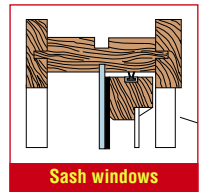

Ordering example:

Envirograf® Seals Plastic Holder (black) with Brush seal 5mm (grey) – ES/PH(black)/B5(grey)

	Holder	Seal A	Seal B	Seal S	Seal T	Seal V
Seal Size		6/9mm	3/5/7/10mm	5/7/9mm	6/9mm	6mm
Use For:		Single-action Doors and Casement Windows	Doors and Windows	Single/Double Doors with Double Threshold	Acoustic Cushioning	Single-action Doors closing on Door Stop

Important: 1-1½mm of the brush or rubber seal is held within the holder. Brush with fin is always ½mm higher than regular brush. Make allowance for this when specifying.