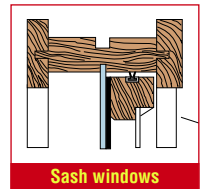

Ordering example:

Envirograf® Seals Plastic Holder (black) with Brush seal 5mm (grey) – ES/PH(black)/B5(grey)

	Holder	Seal A	Seal B	Seal S	Seal T	Seal V
Seal Size		6/9mm	3/5/7/10mm	5/7/9mm	6/9mm	6mm
Use For:		Single-action Doors and Casement Windows	Doors and Windows	Single/Double Doors with Double Threshold	Acoustic Cushioning	Single-action Doors closing on Door Stop

Important: 1-1½mm of the brush or rubber seal is held within the holder. Brush with fin is always ½mm higher than regular brush. Make allowance for this when specifying.