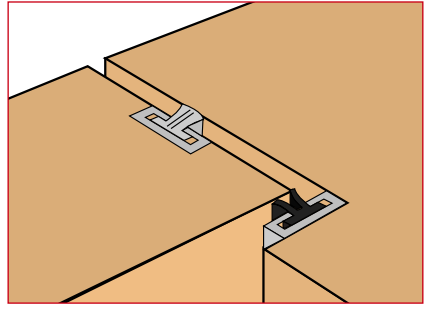

### DESCRIPTION

A 3mm deep x 10mm wide x 2100mm long aluminium or plastic holder (black, brown, cream, grey, red, or white plastic) containing a brush seal in various sizes and colours or a black rubber seal in various sizes and patterns. The holder has a self-adhesive backing for ease of fitting.

### USE

The seal holder is rebated into wooden doors or windows and adhered to the surface of metal windows using the self-adhesive backing on the base of the holder. It can be fitted to single or double doors, folding doors, sash windows, etc. See data sheet for details.