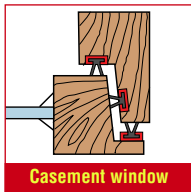

Ordering example:

Envirograf® Seals Plastic Holder (black) with Brush seal 5mm (grey) – ES/PH(black)/B5(grey)

	Holder	Seal A	Seal B	Seal S	Seal T	Seal V
Seal Size		6/9mm	3/5/7/10mm	5/7/9mm	6/9mm	6mm
Use For:		Single-action Doors and Casement Windows	Doors and Windows	Single/Double Doors with Double Threshold	Acoustic Cushioning	Single-action Doors closing on Door Stop

Important: 1-1½mm of the brush or rubber seal is held within the holder. Brush with fin is always ½mm higher than regular brush. Make allowance for this when specifying.