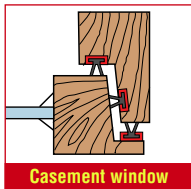

Ordering example:

Envirograf® Seals Plastic Holder (black) with Brush seal 5mm (grey) – ES/PH(black)/B5(grey)

	Holder	Seal A	Seal B	Seal S	Seal T	Seal V
Seal Size		6/9mm	3/5/7/10mm	5/7/9mm	6/9mm	6mm
Use For:		Single-action Doors and Casement Windows	Doors and Windows	Single/Double Doors with Double Threshold	Acoustic Cushioning	Single-action Doors closing on Door Stop

Important: 1-1½mm of the brush or rubber seal is held within the holder. Brush with fin is always ½mm higher than regular brush. Make allowance for this when specifying.