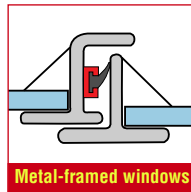

Ordering example:

Envirograf® Seals Plastic Holder (black) with Brush seal 5mm (grey) – ES/PH(black)/B5(grey)

	Holder	Seal A	Seal B	Seal S	Seal T	Seal V
Seal Size		6/9mm	3/5/7/10mm	5/7/9mm	6/9mm	6mm
Use For:		Single-action Doors and Casement Windows	Doors and Windows	Single/Double Doors with Double Threshold	Acoustic Cushioning	Single-action Doors closing on Door Stop

Important: 1-1½mm of the brush or rubber seal is held within the holder. Brush with fin is always ½mm higher than regular brush. Make allowance for this when specifying.