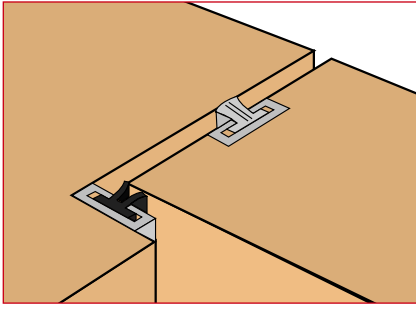

### DESCRIPTION

A 3mm deep x 10mm wide x 2100mm long aluminium or plastic holder (black, brown, cream, grey, red, or white plastic) containing a brush seal in various sizes and colours or a black rubber seal in various sizes and patterns. The holder has a self-adhesive backing for ease of fitting.

### USE

The seal holder is rebated into wooden doors or windows and adhered to the surface of metal windows using the self-adhesive backing on the base of the holder. It can be fitted to single or double doors, folding doors, sash windows, etc. See data sheet for details.