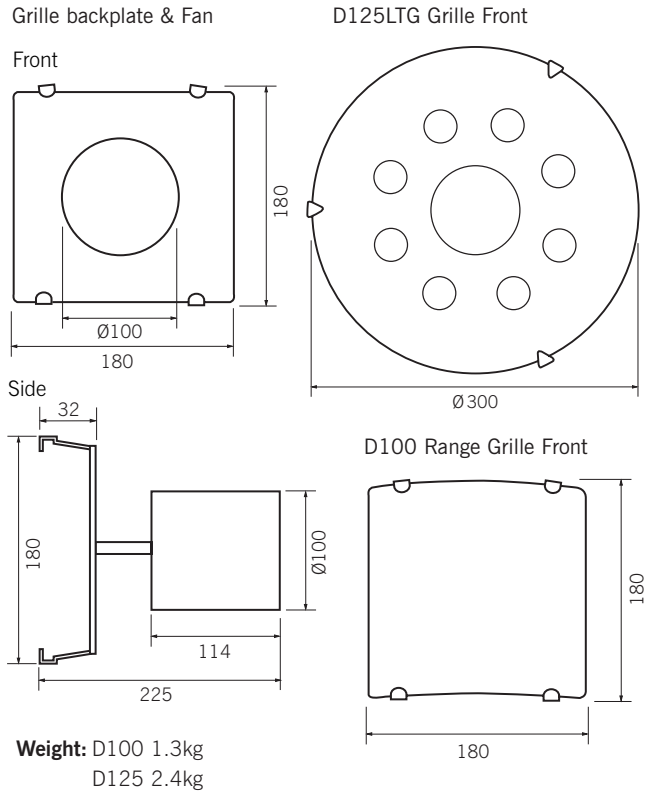

D100 & D125

AFFRESCO RANGE – BATHROOM INDUCT FANS WITH LIGHT OPTIONS

FEATURES	CONTROLS	PHYSICAL SPECIFICATION	

New decorative concept ventilation

Combination ventilation and lighting

Range of contemporary styled internal grilles to match today's bathroom interiors

Bright or brushed chrome effect and frosted glass grille options

Intermittent 100 and 125mm induct fans suitable for wall and ceiling applications

Timer Control Options

Suitable for new build and refurbishment projects

Easy installation and maintenance

- **D100TC – Wave** (as pictured)
  100mm Timer Fan with Bright Chrome Effect Cover
- **D100LTC – Cubic**
  100mm Timer Fan & Light with Bright Chrome Effect Cover
- **D100LTG – Quatro** (as pictured)
  100mm Timer Fan & Light with Frosted Glass Cover
- **D125LTG – Solar**
  125mm Timer Fan & Light with Frosted Glass Cover includes external grille and flexible ducting

Wave

Quatro