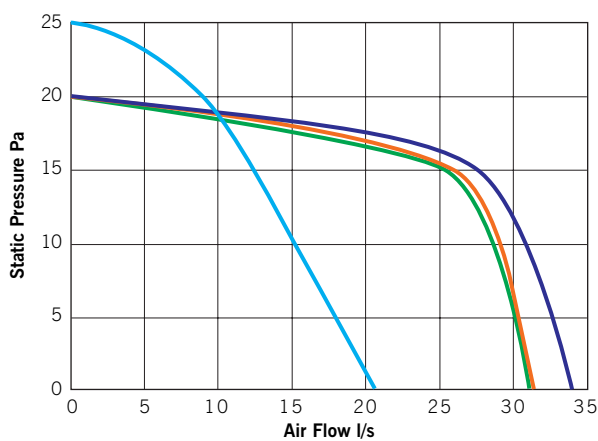

PERFORMANCE

Model	Performance to BS 848 Pt1 in free air (L.s ⁻¹)
D100TC	34
D100LTC	31
D100LTG	31
D125LTG	21

D100LTC — D100LTG — D100TC — D125LTG* —

*installed with 3m ducting

Electrical Specification: Fan 230V~50Hz
Light 12V~50Hz Class II